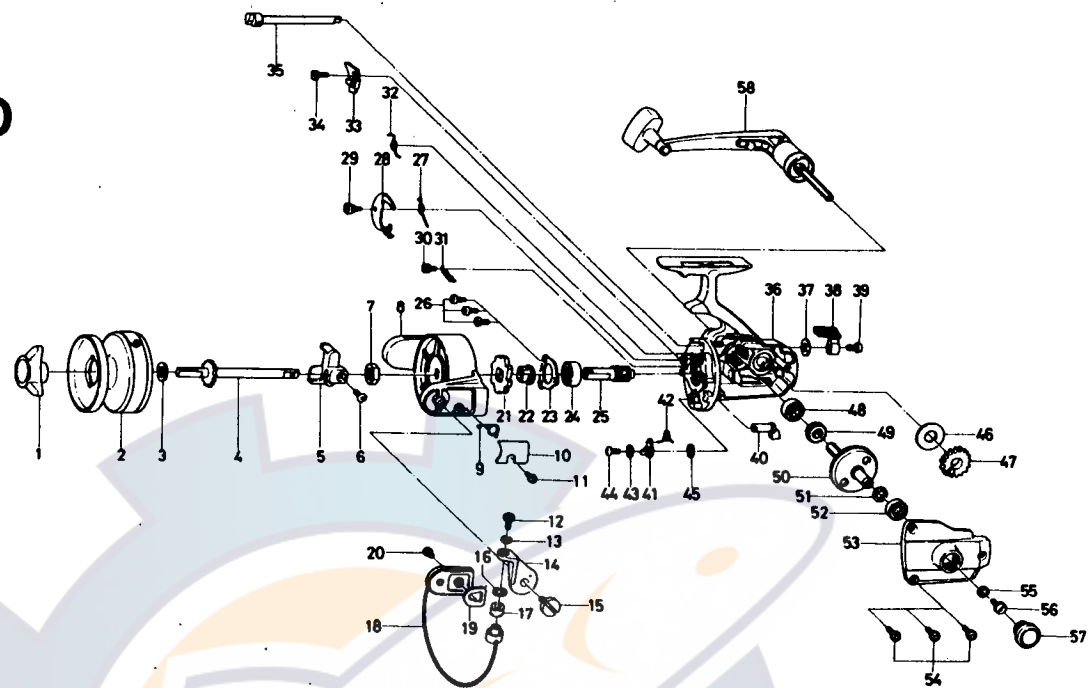

SPINNING REEL
SS-3000

LINE CAPACITY: 250 YDS. 15 LB. TEST (225m Dia. 0.40mm)

Key No.	Parts No.	Parts Name	Key No.	Parts No.	Parts Name
1	67402604	Drag knob	30	63633301	Click lever spring screw
2	67320501	Spool assembly	31	61441201	Click lever spring
3	63749001	Spool washer	32	61440301	Anti-reverse claw spring
4	67111201	Main shaft	33	67700721	Anti-reverse claw
5	64810902	Oscillating slider	34	63633601	Anti-reverse claw screw
6	63518901	Oscillating slider screw	35	67109002	Anti-reverse cam
7	63408301	Rotor nut	36	67006702	Body
8	62017802	Rotor	37	63732700	Anti-reverse washer
9	61435311	Bail spring	38	65412801	Anti-reverse lever
10	66326411	Bail cover	39	63511001	Anti-reverse lever screw
11	63501931	Cover screw	40	65413001	Noiseless lever
12	63633111	Bail screw	41	64613001	Noiseless cam
13	63751101	Bail washer A	42	61442101	Noiseless lever spring
14	62311901	Arm lever	43	61603101	Noiseless lever washer A
15	63623411	Arm lever screw	44	63501931	Noiseless lever screw
16	65012001	Bail washer B	45	63753001	Noiseless lever washer B
17	62504301	Line roller	46	63746600	Oscillating gear washer
18	67255622	Bail	47	64132211	Oscillating gear
19	62103111	Balancer	48	66317611	Ball bearing
20	63516601	Bail holder screw	49	64023801	Oscillating pinion
21	62805301	Ratchet	50	67502831	Drive gear
22	62707002	Click gear	51	63712820	Drive gear washer
23	66359901	Ball bearing ret. washer	52	66317611	Ball bearing
24	66317611	Ball bearing	53	67059602	Body cover
25	64023711	Pinion gear	54	63531504	Body cover screw
26	63516601	Ball bearing ret. washer screw	55	63719521	Handle washer
27	61440201	Click claw spring	56	63633401	Handle screw
28	67701001	Click claw	57	67813101	Handle cap screw
29	63633012	Click claw screw	58	67460805	Handle